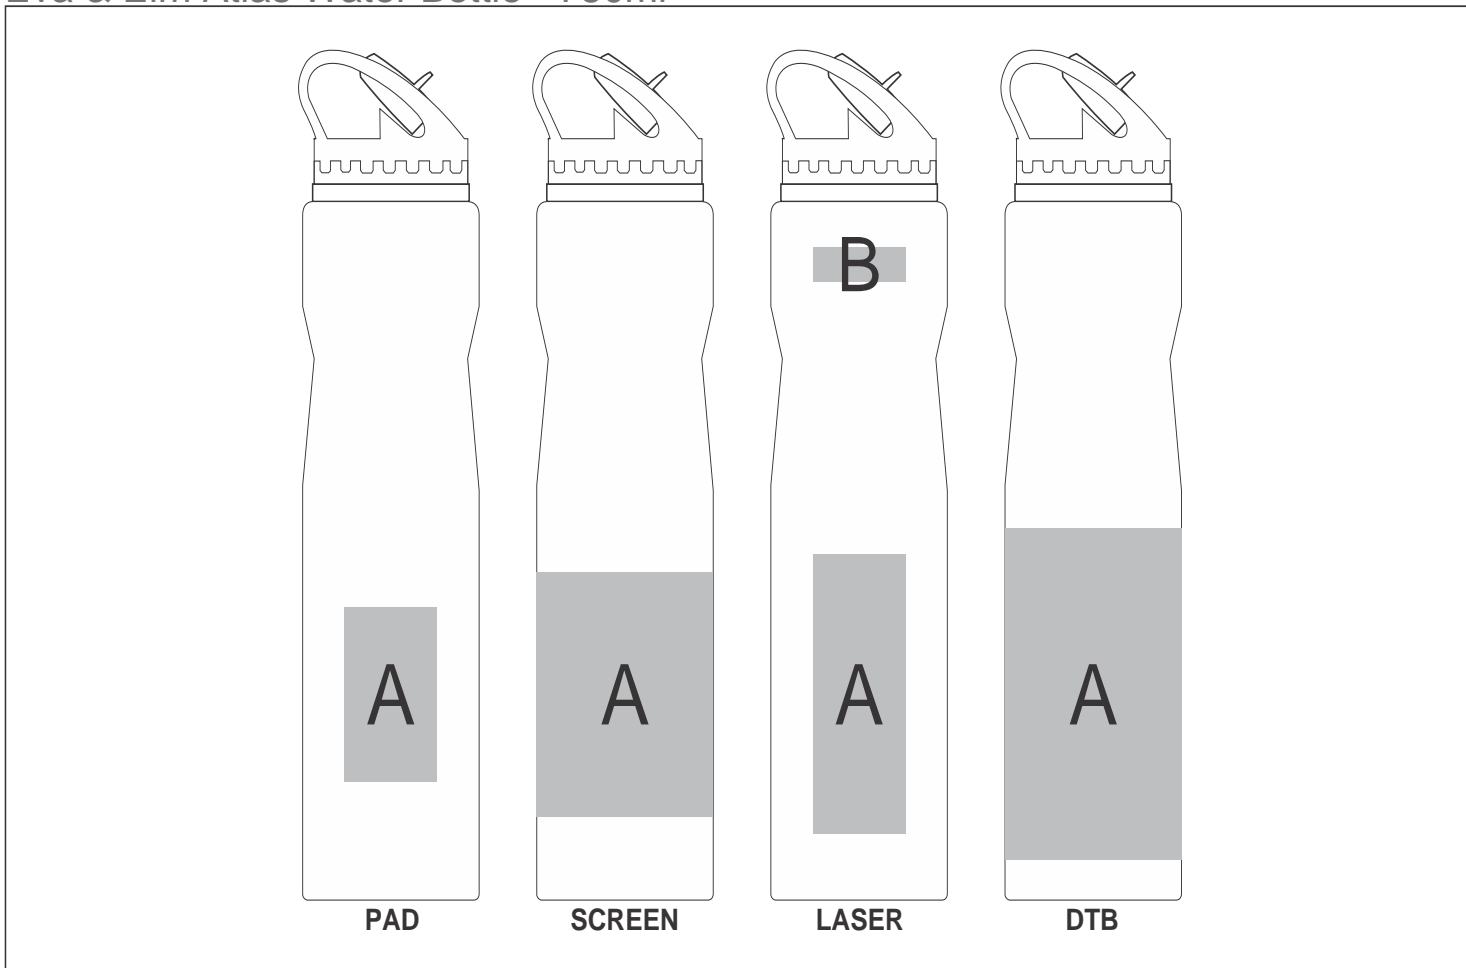

DR-EE-234-B

Eva & Elm Atlas Water Bottle - 750ml

Need to know:

- Includes 1-Colour, 1-Position Screen Wrap OR 1-Position Laser Engraving OR 1-Position Direct Print (setup fees apply)

- Laser Colour: White

Branding Options:

Position	Branding Method (Branding Code)	No. of Colours	Dimension
A	Pad Printing (PB)	2 Colours	30mm wide x 50mm high
A	Screen Wrap (SW)	1 Colour	160mm wide x 70mm high
A	Laser Engraving (LB)	N/A	30mm wide x 80mm high
A	Digital Print Drinkware (DP-D)	Full Colour	230mm wide x 95mm high
A	Digital Print Drinkware (DP-C)	Full Colour	100mm wide x 70mm high
B	Laser Engraving (LB)	N/A	30mm wide x 15mm high